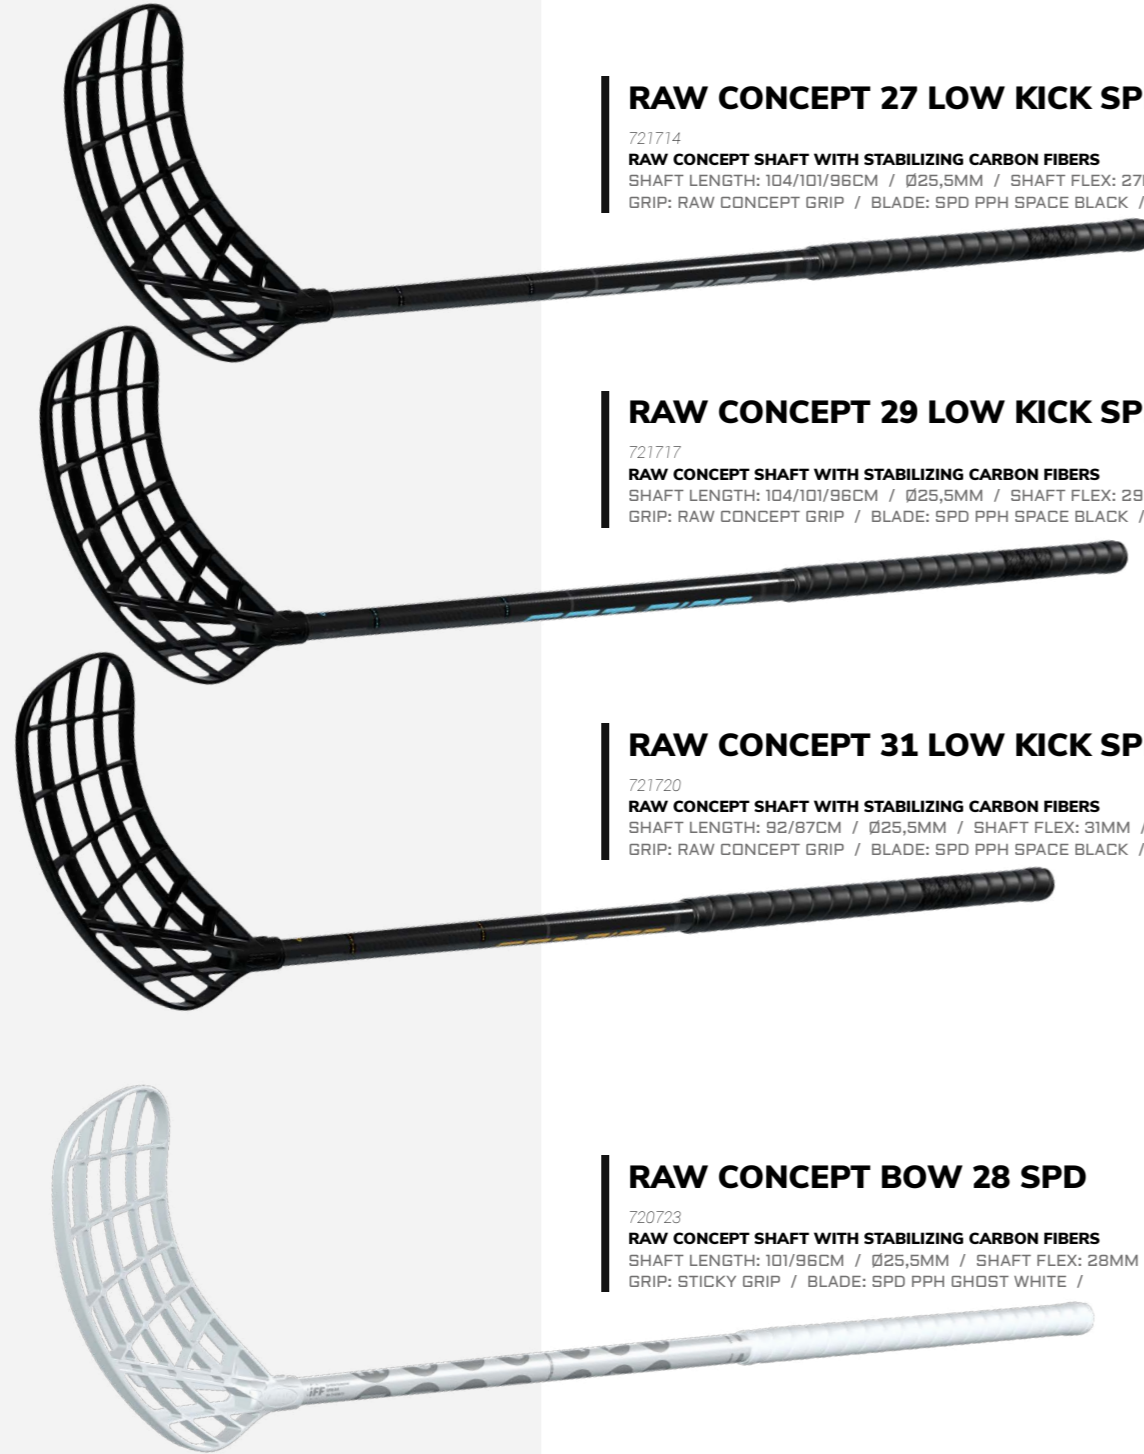

RAW CONCEPT BOW 28 SPD

720723
RAW CONCEPT SHAFT WITH STABILIZING CARBON FIBERS
SHAFT LENGTH: 101/96CM / Ø25,5MM / SHAFT FLEX: 28MM /
GRIP: STICKY GRIP / BLADE: SPD PPH GHOST WHITE /