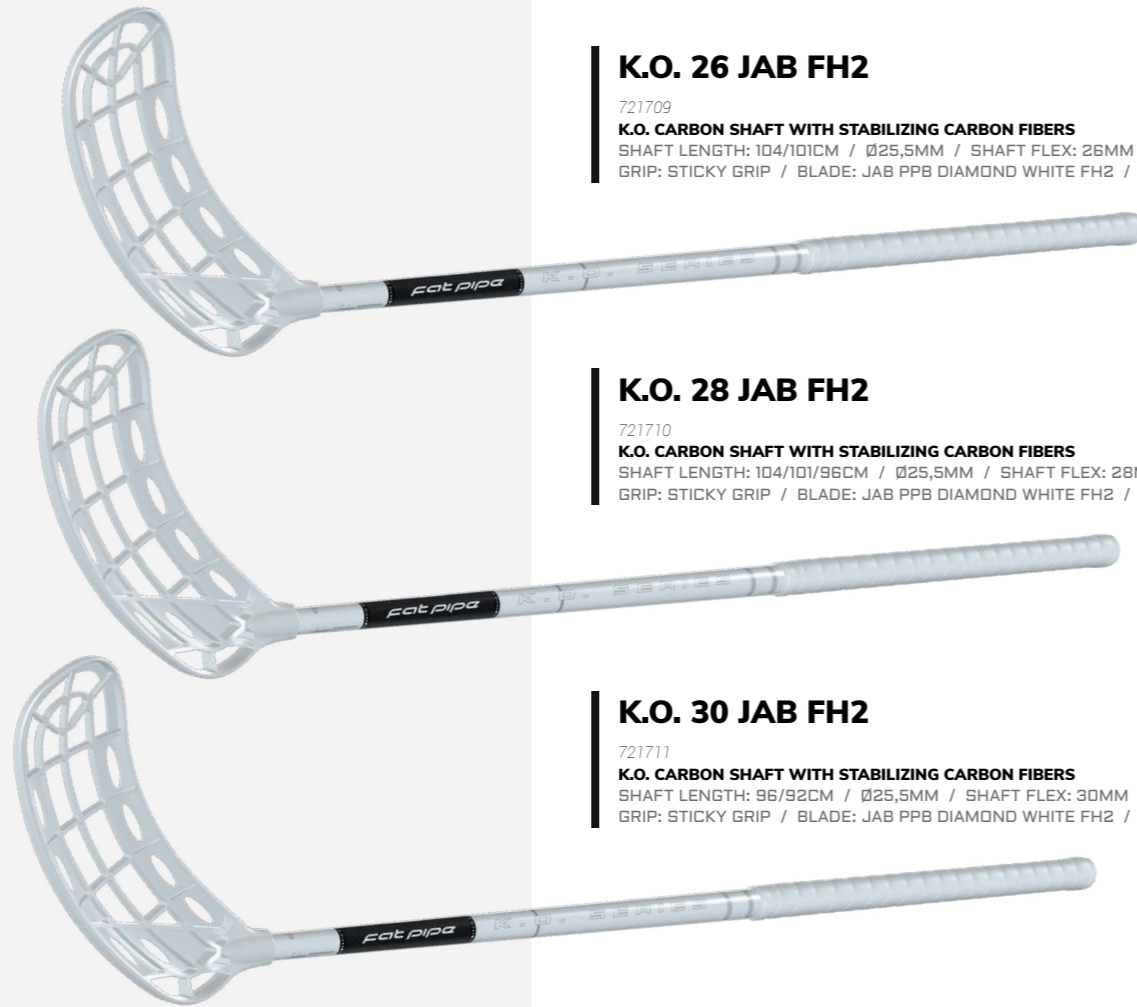

721718
CARBON SHAFT WITH 11 LAYERS AND UNTREATED FINISHING
SHAFT LENGTH: 92/87/82CM / Ø25,5MM / SHAFT FLEX: 31MM /
GRIP: RAW CONCEPT GRIP / BLADE: JAB PPH SPACE BLACK FH2 /

STICKS

K.O.

DESIGNED FOR SHOOTERS

Lightweight K.O. Series is designed for shooters. 100% Carbon shafts with stabilizing carbon fibers makes shooting easy and super fast. With low kick point shaft you get faster and more controlled release for your shots which make it easy to shoot in tight space. Also fibers lower the center point of the mass giving the optimal balance for shooting and controlling the ball.

K.O. 26 JAB FH2

721709
K.O. CARBON SHAFT WITH STABILIZING CARBON FIBERS
SHAFT LENGTH: 104/101CM / Ø25,5MM / SHAFT FLEX: 26MM /
GRIP: STICKY GRIP / BLADE: JAB PPB DIAMOND WHITE FH2 /

K.O. 28 JAB FH2

721710
K.O. CARBON SHAFT WITH STABILIZING CARBON FIBERS
SHAFT LENGTH: 104/101/96CM / Ø25,5MM / SHAFT FLEX: 28MM /
GRIP: STICKY GRIP / BLADE: JAB PPB DIAMOND WHITE FH2 /